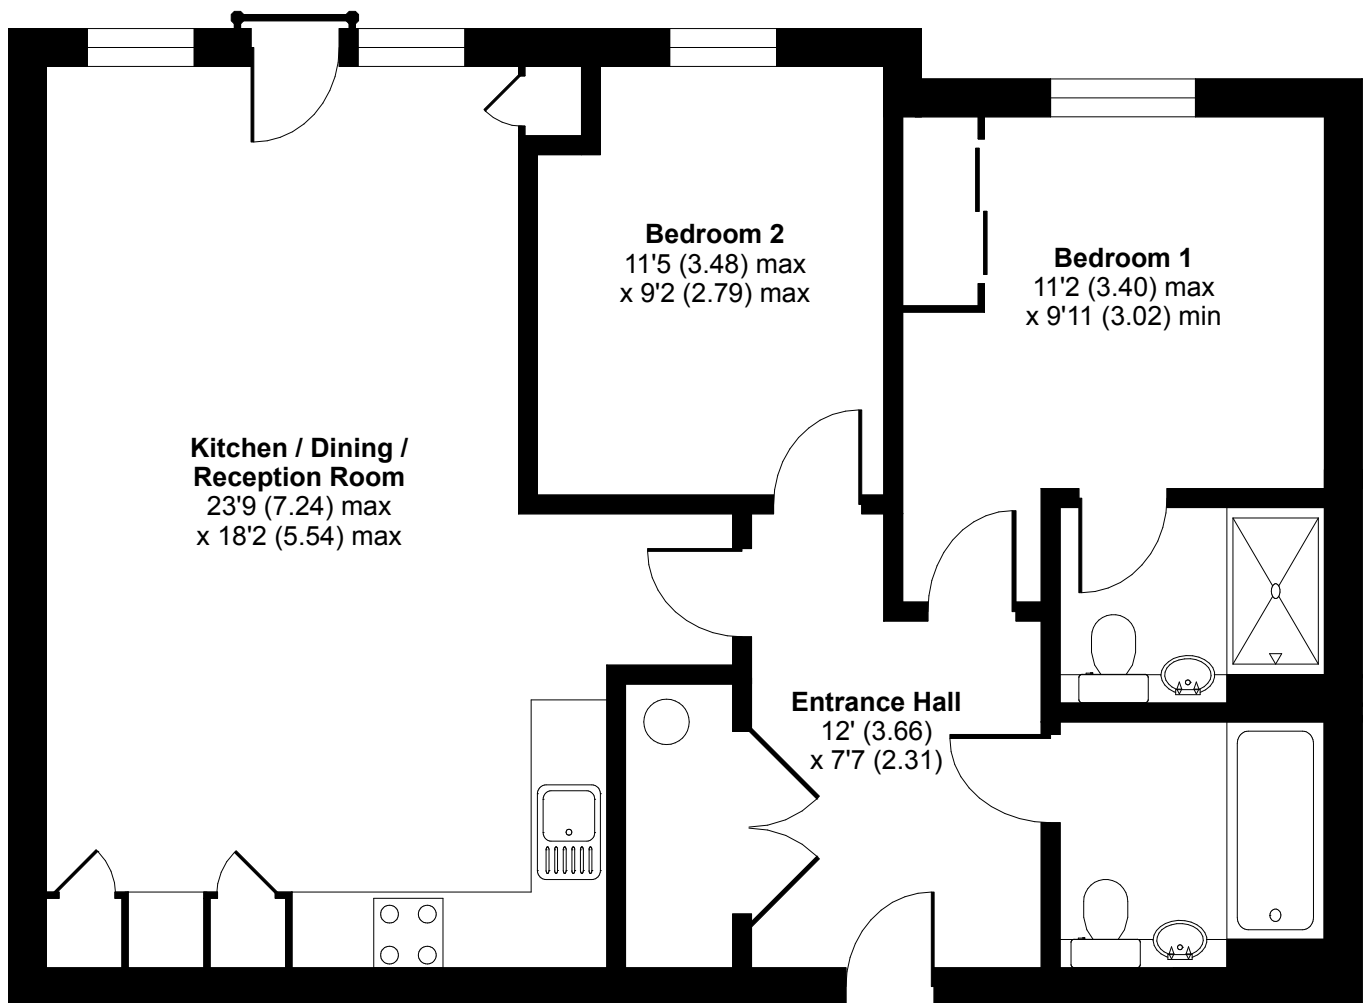

High Road Leyton, London, E10

Approximate Area = 788 sq ft / 73 sq m

For identification only - Not to scale

FIRST FLOOR